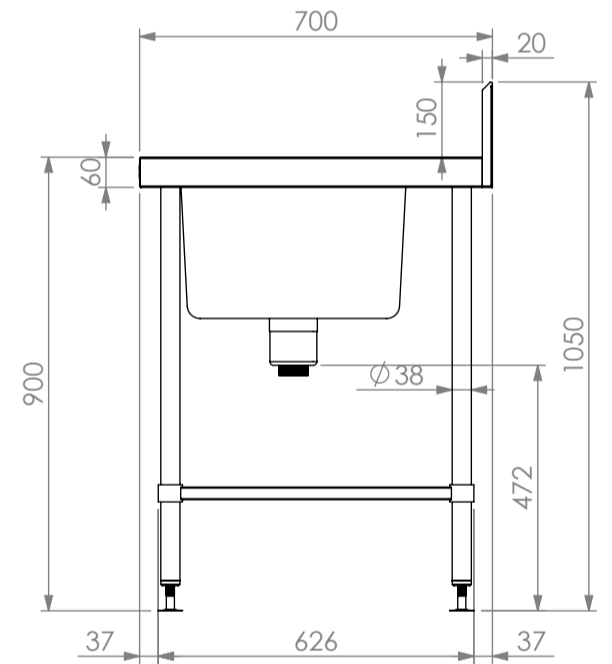

SIMPLY STAINLESS

Modular Sinks, Tables & Shelving

05-6-1200L

05-6-1200C

05-7-2100R

05-7-2100C

05-6-1200R

*Units 600mm to 1500mm have 4 legs.

05-7-0900PW

05-7-2100L

* Units 1800mm & 2100mm have 6 legs.

SPECIFICATION

Tops	<ul style="list-style-type: none"> - High quality 304 grade stainless steel. - 1.2mm gauge, no. 4 Finish. - Welded bowl w/sink waste, 100mm upstand (150mm bevelled upstand on 700 series). - 20mm wet edge. - 60 litre bowl (450x450x300mm). - 81 litre bowl (600x450x300mm). - Supplied with 1x Watermark approved 90mm waste with basket.
Core	<ul style="list-style-type: none"> - 1.2mm gauge stainless steel top hat channel. - Stainless steel collars.
Frames	<ul style="list-style-type: none"> - Ø38mm round stainless steel tube. - Satin polished. - Machined collars. - Adjustable stainless disc feet.
Potrail	<ul style="list-style-type: none"> - Stainless steel round & square tube

*700mm DEEP MODULE ELEVATION.

05	Sink Bench Single Bowl (L-Left Hand Bowl, C- Centre Bowl, R- Right Hand Bowl)				
	Product Code	Bowl	Dimensions (mm)	Unit weight (Kg)	Load capacity (Kg)
	05-6-0600	450x450x300	605x600x900	23.53	40
	05-6-0900PW	600x450x300	1200x600x900	27.51	80
	05-6-1200 (L,C,R)	450x450x300	1200x600x900	33.31	120
	05-6-1500 (L,C,R)	450x450x300	1500x600x900	37.37	160
	05-6-1800 (L,C,R)	450x450x300	1800x600x900	44.12	200
	05-6-2100 (L,C,R)	450x450x300	2100x600x900	48.74	240
	05-7-0600	450x450x300	605x700x900	26.4	40
	05-7-0900PW	600x450x300	900x700x900	30.63	40
	05-7-1200 (L,C,R)	450x450x300	1200x700x900	35.57	120
	05-7-1500 (L,C,R)	450x450x300	1500x700x900	39.42	160
	05-7-1800 (L,C,R)	450x450x300	1800x700x900	50.6	200
	05-7-2100 (L,C,R)	450x450x300	2100x700x900	55.37	240

*600mm DEEP MODULE ELEVATION.