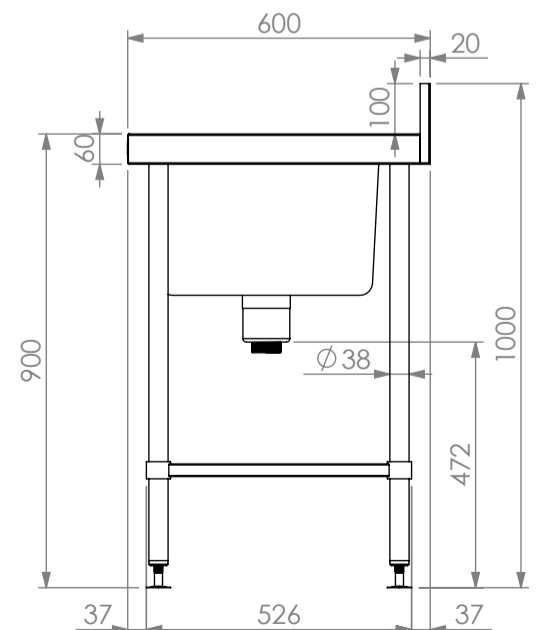

SIMPLY STAINLESS

Modular Sinks, Tables & Shelving

05-6-1200L

05-6-1200C

05-7-2100R

05-7-2100C

05-6-1200R

*Units 600mm to 1500mm have 4 legs.

05-7-0900PW

05-7-2100L

* Units 1800mm & 2100mm have 6 legs.

SPECIFICATION

Tops	<ul style="list-style-type: none"> - High quality 304 grade stainless steel. - 1.2mm gauge, no. 4 Finish. - Welded bowl w/sink waste, 100mm upstand (150mm bevelled upstand on 700 series). - 20mm wet edge. - 60 litre bowl (450x450x300mm). - 81 litre bowl (600x450x300mm). - Supplied with 1x Watermark approved 90mm waste with basket.
Core	<ul style="list-style-type: none"> - 1.2mm gauge stainless steel top hat channel. - Stainless steel collars.
Frames	<ul style="list-style-type: none"> - Ø38mm round stainless steel tube. - Satin polished. - Machined collars. - Adjustable stainless disc feet.
Potrail	<ul style="list-style-type: none"> - Stainless steel round & square tube

*700mm DEEP MODULE ELEVATION.

05	Sink Bench Single Bowl (L-Left Hand Bowl, C- Centre Bowl, R- Right Hand Bowl)				
	Product Code	Bowl	Dimensions (mm)	Unit weight (Kg)	Load capacity (Kg)
	05-6-0600	450x450x300	605x600x900	23.53	40
	05-6-0900PW	600x450x300	1200x600x900	27.51	80
	05-6-1200 (L,C,R)	450x450x300	1200x600x900	33.31	120
	05-6-1500 (L,C,R)	450x450x300	1500x600x900	37.37	160
	05-6-1800 (L,C,R)	450x450x300	1800x600x900	44.12	200
	05-6-2100 (L,C,R)	450x450x300	2100x600x900	48.74	240
	05-7-0600	450x450x300	605x700x900	26.4	40
	05-7-0900PW	600x450x300	900x700x900	30.63	40
	05-7-1200 (L,C,R)	450x450x300	1200x700x900	35.57	120
	05-7-1500 (L,C,R)	450x450x300	1500x700x900	39.42	160
	05-7-1800 (L,C,R)	450x450x300	1800x700x900	50.6	200
	05-7-2100 (L,C,R)	450x450x300	2100x700x900	55.37	240

*600mm DEEP MODULE ELEVATION.